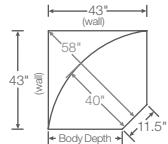

4VV-723  
Right-Arm Sitting Reclining Chaise

4CS-723  
Storage Console

410-723 or 41P-723 (Power)  
Reclining Chair and a Half  
40" H x 50.5" W x 39.5" D

Choose an arrangement shown below, or create the one that suits your home.

40A-723 (Non-Power)  
4AP-723 (Power)  
**Left-Arm Sitting Recliner**  
40" H x 42" W x 39.5" D  
Fully Extended 63"

40B-723 (Non-Power)  
4BP-723 (Power)  
**Right-Arm Sitting Recliner**  
40" H x 42" W x 39.5" D  
Fully Extended 63"

04C-723  
**Corner**  
40" H x 60.5" W x 35" D

04M-723  
**Armless Chair**  
40" H x 32.5" W x 39.5" D

40S-723 (Non-Power)  
4SP-723 (Power)  
**Armless Recliner**  
40" H x 32.5" W x 39.5" D  
Fully Extended 63"