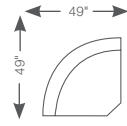

60CR-694
Right-Arm
Sitting Cuddler

60SL-694
Left-Arm Sitting
Chaise with Storage

60SR-694
Right-Arm Sitting
Chaise with Storage

60D-694
Left-Arm Sitting Loveseat
37.5" H x 57" W x 40" D

60D-694
Left-Arm Sitting Loveseat
37.5" H x 57" W x 40" D

60E-694
Right-Arm Sitting Loveseat
37.5" H x 57" W x 40" D

60E-694
Right-Arm Sitting Loveseat
37.5" H x 57" W x 40" D

60C-694
Corner

37.5" H x 53" W x 39" D

60L-694
Left-Arm Sitting Chaise
37.5" H x 32" W x 64.5" D