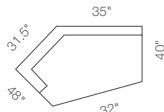

60CR-694
Right-Arm
Sitting Cuddler

60SL-694
Left-Arm Sitting
Chaise with Storage

60SR-694
Right-Arm Sitting
Chaise with Storage

60D-694
Left-Arm Sitting Loveseat
37.5" H x 57" W x 40" D

60D-694
Left-Arm Sitting Loveseat
37.5" H x 57" W x 40" D

60E-694
Right-Arm Sitting Loveseat
37.5" H x 57" W x 40" D

60E-694
Right-Arm Sitting Loveseat
37.5" H x 57" W x 40" D

60C-694
Corner

37.5" H x 53" W x 39" D

60L-694
Left-Arm Sitting Chaise
37.5" H x 32" W x 64.5" D

60L-694
Left-Arm Sitting Chaise
37.5" H x 32" W x 64.5" D

60R-694
Right-Arm Sitting Chaise
37.5" H x 32" W x 64.5" D

60R-694
Right-Arm Sitting Chaise
37.5" H x 32" W x 64.5" D

60M-694
Armless Chair
37.5" H x 24" W x 40" D

6SL-694
Left-Arm Sitting Chaise with Storage
39" H x 38" W x 64" D

6SR-694
Right-Arm Sitting Chaise with Storage
39" H x 38" W x 64" D

Choose an arrangement shown below, or create the one that suits your home.