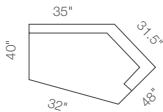

60CR-694
Right-Arm
Sitting Cuddler

60SL-694
Left-Arm Sitting
Chaise with Storage

60SR-694
Right-Arm Sitting
Chaise with Storage

60D-694
Left-Arm Sitting Loveseat
37.5" H x 57" W x 40" D

60D-694
Left-Arm Sitting Loveseat
37.5" H x 57" W x 40" D

60E-694
Right-Arm Sitting Loveseat
37.5" H x 57" W x 40" D

60E-694
Right-Arm Sitting Loveseat
37.5" H x 57" W x 40" D

60C-694
Corner

37.5" H x 53" W x 39" D

60L-694
Left-Arm Sitting Chaise
37.5" H x 32" W x 64.5" D

60L-694
Left-Arm Sitting Chaise
37.5" H x 32" W x 64.5" D

60R-694
Right-Arm Sitting Chaise
37.5" H x 32" W x 64.5" D

60R-694
Right-Arm Sitting Chaise
37.5" H x 32" W x 64.5" D

60M-694
Armless Chair
37.5" H x 24" W x 40" D

6SL-694
Left-Arm Sitting Chaise with Storage
39" H x 38" W x 64" D

6SR-694
Right-Arm Sitting Chaise with Storage
39" H x 38" W x 64" D

Choose an arrangement shown below, or create the one that suits your home.