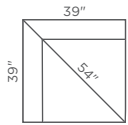

P9D-893
duo® Left-Arm Sitting
Reclining Loveseat

P9E-893
duo® Right-Arm Sitting
Reclining Loveseat

9CC-893
duo® Corner

90M-893
duo® Armless Chair

9SL-893
duo® Left-Arm
Sitting Chaise with
Storage

9SR-893
duo® Right-Arm
Sitting Chaise with
Storage

P9D-893
duo® Left-Arm Sitting Reclining Loveseat
 41" H x 54" W x 39" D
 Fully Extended 59"

P9E-893
duo® Right-Arm Sitting Reclining Loveseat
 41" H x 54" W x 39" D
 Fully Extended 59"

9CC-893
duo® Corner
 41" H x 53" W x 39" D

90M-893
duo® Armless Chair
 41" H x 25" W x 39" D

9SL-893
duo® Left-Arm Sitting Chaise with Storage
 41" H x 39" W x 64" D
 Fully Extended 64"

9SR-893
duo® Right-Arm Sitting Chaise with Storage
 41" H x 39" W x 64" D
 Fully Extended 64"