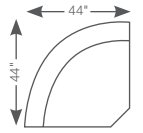

U4E/X4E-521 (Power)  
44E-521 (Non-Power)  
**Right-Arm Sitting  
Reclining Loveseat**

44C-521  
**Corner**

M44-521 **Armless Chair**  
44S-521 **Armless Recliner**

SC4-521  
**Storage Console**

U4Q/X4Q-521 (Power)  
44Q-521 (Non-Power)  
**Left-Arm Sitting  
Reclining Chaise**

U4V/X4V-521 (Power)  
44V-521 (Non-Power)  
**Right-Arm Sitting  
Reclining Chaise**

44D/U4D/X4D-521  
**Left-Arm Sitting Reclining Loveseat**  
41.5" H x 56.5" W x 37.5" D  
Fully Extended 64.5"

44E/U4E/X4E-521  
**Right-Arm Sitting Reclining Loveseat**  
41.5" H x 56.5" W x 37.5" D  
Fully Extended 64.5"

44B/U4B/X4B-521  
**Right Arm Sitting Recliner**  
41.5" H x 33" W x 37.5" D  
Fully Extended 64.5"

Choose an arrangement shown below, or create the one that suits your home.  
La-Z-Boy products are handcrafted and variations from standard dimensions and appearance can occur.