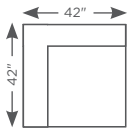

60A-663
Left-Arm Sitting Chair

60B-663
Right-Arm Sitting Chair

60L-663
Left-Arm Sitting Chaise

60R-663
Right-Arm Sitting Chaise

6CC-663
Corner

60M-663
Armless Chair

6CL-663
Left-Arm Sitting Cuddler

6CR-663
Right-Arm Sitting Cuddler

60A-663
Left-Arm Sitting Chair
38" H x 45" W x 42" D

6CC-663
Corner
38" H x 68" W x 42" D

60L-663
Left-Arm Sitting Chaise
38" H x 45" W x 66.5" D

6CL-663
Left-Arm Sitting Cuddler
38" H x 69" W x 42" D

60B-663
Right-Arm Sitting Chair
38" H x 45" W x 42" D

60M-663
Armless Chair
38" D x 40" W x 42" D

60R-663
Right-Arm Sitting Chaise
38" H x 45" W x 66.5" D

6CR-663
Right-Arm Sitting Cuddler
38" H x 69" W x 42" D

Choose an arrangement shown below, or create the one that suits your home.
La-Z-Boy products are handcrafted and variations from standard dimensions and appearance can occur.