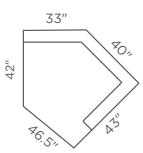

60A-663
Left-Arm Sitting Chair

60B-663
Right-Arm Sitting Chair

60L-663
Left-Arm Sitting Chaise

60R-663
Right-Arm Sitting Chaise

6CC-663
Corner

60M-663
Armless Chair

6CL-663
Left-Arm Sitting Cuddler

6CR-663
Right-Arm Sitting Cuddler

60A-663
Left-Arm Sitting Chair
38" H x 45" W x 42" D

6CC-663
Corner
38" H x 68" W x 42" D

60L-663
Left-Arm Sitting Chaise
38" H x 45" W x 66.5" D

6CL-663
Left-Arm Sitting Cuddler
38" H x 69" W x 42" D

60B-663
Right-Arm Sitting Chair
38" H x 45" W x 42" D

60M-663
Armless Chair
38" D x 40" W x 42" D

60R-663
Right-Arm Sitting Chaise
38" H x 45" W x 66.5" D

6CR-663
Right-Arm Sitting Cuddler
38" H x 69" W x 42" D

Choose an arrangement shown below, or create the one that suits your home.
La-Z-Boy products are handcrafted and variations from standard dimensions and appearance can occur.