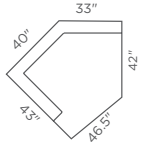

60A-663
Left-Arm Sitting Chair

60B-663
Right-Arm Sitting Chair

60L-663
Left-Arm Sitting Chaise

60R-663
Right-Arm Sitting Chaise

6CC-663
Corner

60M-663
Armless Chair

6CL-663
Left-Arm Sitting Cuddler

6CR-663
Right-Arm Sitting Cuddler

60A-663
Left-Arm Sitting Chair
38" H x 45" W x 42" D

6CC-663
Corner
38" H x 68" W x 42" D

60L-663
Left-Arm Sitting Chaise
38" H x 45" W x 66.5" D

6CL-663
Left-Arm Sitting Cuddler
38" H x 69" W x 42" D

60B-663
Right-Arm Sitting Chair
38" H x 45" W x 42" D

60M-663
Armless Chair
38" D x 40" W x 42" D

60R-663
Right-Arm Sitting Chaise
38" H x 45" W x 66.5" D

6CR-663
Right-Arm Sitting Cuddler
38" H x 69" W x 42" D

Choose an arrangement shown below, or create the one that suits your home.
La-Z-Boy products are handcrafted and variations from standard dimensions and appearance can occur.