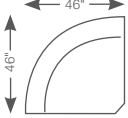

44C-724
Corner
42" H x 62" W x 38" D