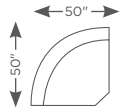

8CO-811
Rounded Corner Storage Console
43" H x 68.5" W x 40" D