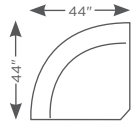

U4A/X4A-769 (Power)  
44A-769 (Non-Power)  
**Left-Arm  
Sitting Recliner**

U4B/X4B-769 (Power)  
44B-769 (Non-Power)  
**Right-Arm  
Sitting Recliner**

44D/U4D/X4D-769  
**Left-Arm Sitting Reclining Loveseat**  
42" H x 57" W x 39" D  
Fully Extended 65.5"

44E/U4E/X4E-769  
**Right-Arm Sitting Reclining Loveseat**  
42" H x 57" W x 39" D  
Fully Extended 65.5"

SC4-769  
**Storage Console**  
38.5" H x 14.5" W x 37.5" D

44C-769  
**Corner**  
42" H x 60" W x 39" D

44B/U4B/X4B-769  
**Right-Arm Sitting Recliner**  
42" H x 32" W x 39" D  
Fully Extended 65.5"

Choose an arrangement shown below, or create the one that suits your home.  
La-Z-Boy products are handcrafted and variations from standard dimensions and appearance can occur.