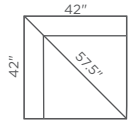

P9D-897  
duo® Left-Arm Sitting  
Reclining Loveseat

P9E-897  
duo® Right-Arm Sitting  
Reclining Loveseat

9CC-897  
duo® Corner

90M-897  
duo® Armless Chair

P9D-897  
**duo® Left-Arm Sitting Reclining Loveseat**  
 39" H x 76.5" W x 42" D  
 Fully Extended 61.5"

P9E-897  
**duo® Right-Arm Sitting Reclining Loveseat**  
 39" H x 76.5" W x 42" D  
 Fully Extended 61.5"

9CC-897  
**duo® Corner**  
 39" H x 58" W x 42" D

90M-897  
**duo® Armless Chair**  
 39" H x 36.5" W x 42" D