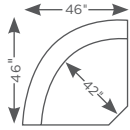

U4Q/X4Q-759 (Power)
44Q-759 (Non-Power)
Left-Arm Sitting Reclining Chaise

U4V/X4V-759 (Power)
44V-759 (Non-Power)
Right-Arm Sitting Reclining Chaise

U4A/X4A-759 (Power)
44A-759 (Non-Power)
Left-Arm Sitting Recliner
42" H x 40" W x 40" D

U4B/X4B-759 (Power)
44B-759 (Non-Power)
Right-Arm Sitting Recliner
42" H x 40" W x 40" D

44C-759
Corner
42" H X 62" W X 37" D

SC4-759
Storage Console
35.5" H X 15" W X 36" D

M44-759
Armless Chair
42" H X 32" W X 40" D