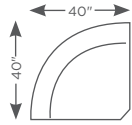

44C-703
Corner
42" H X 60" W X 39" D